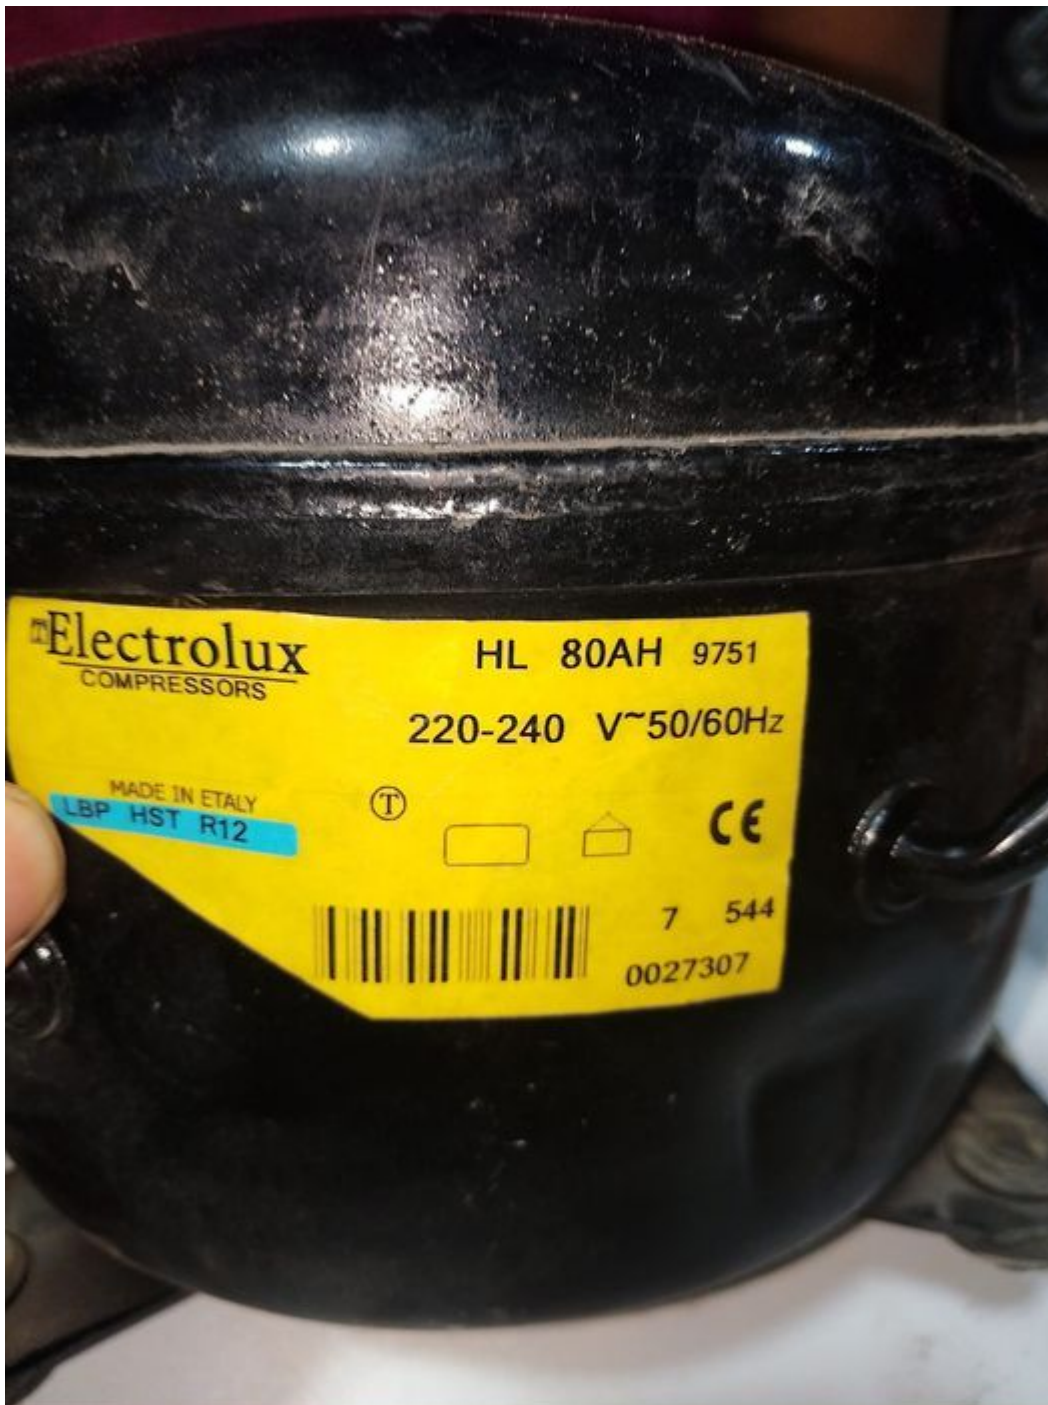

Mbsm.pro, Compressor, Zem, HL80AH, R600A, Electrolux Group, 84 w, 1/7 hp, Lbp, Freezer

written by Amina | 10 October 2023