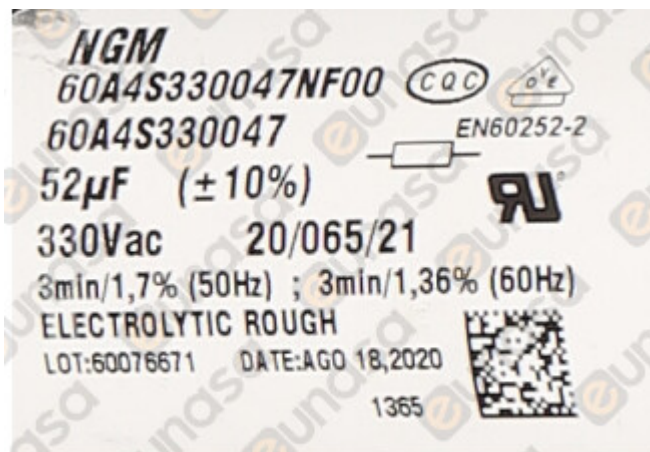

# Mbsm.pro, Files, Pdf, Compressor, ATET, ZEM, WHIRLPOOL, R12

written by Lilianne | 10 October 2023

POTENZA CV. POWER HP.	TIPO / MODELLO TYPE / MODEL	DATI DI PRESTAZIONE - PERFORMANCE DATA			CODICE - CODE CODE - KODE
		KCAL/h	WI	A	
1/10	<b>ASPERA BPM 1058</b>				<b>223 FR 14</b>
1/8	HLM 75AA				<b>223 FR 15</b>
1/6	HQM 90AA				<b>223 FR 16</b>
1/5	HQM 12AA				<b>223 FR 17</b>
1/4	HPY 14AA				<b>223 FR 18</b>

Evaporation temperature

-40°C: 243W

-30°C: 420W

-25°C: 535W

-10°C: 988W

Private Picture Copyright : [WWW.MBSM.PRO](http://WWW.MBSM.PRO)

Private Picture Copyright : [WWW.MBSM.PRO](http://WWW.MBSM.PRO)

Private Picture Copyright : [WWW.MBSM.PRO](http://WWW.MBSM.PRO)