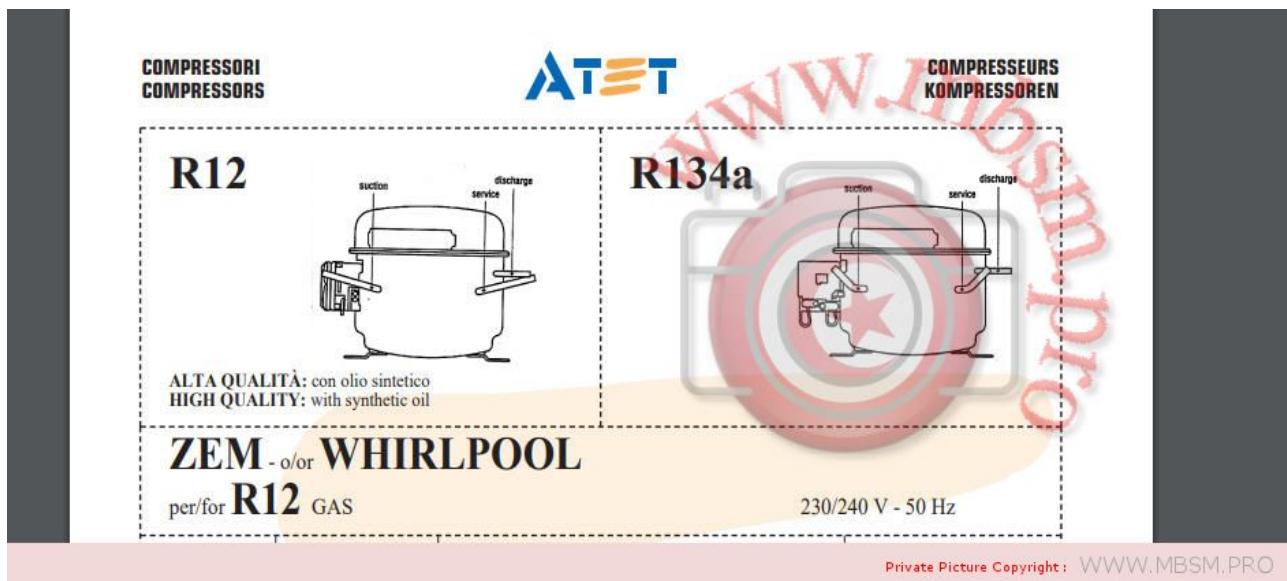

Mbsm.pro, Pdf, File, ATET, Compressori, ZEM, WHIRLPOOL, r12, r134a

written by Lilianne | 10 October 2023

Private Picture Copyright : WWW.MBSM.PRO

Mbsm.pro, Pdf, File, ATET, Compressori, ZEM, WHIRLPOOL, r12, r134a

---

Mbsm.pro, COMPRESSOR, ZEM, E59801, L55AV, 220-230/50-60, 1/6HP, 132W, Indesit,