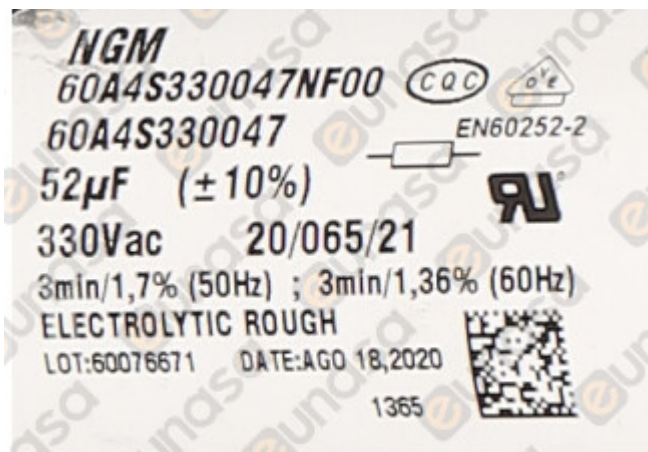

Weight: 13.4 kg

Evaporation temperature

-40°C: 243W

-30°C: 420W

-25°C: 535W

-10°C: 988W

Private Picture Copyright : WWW.MBSM.PRO

Private Picture Copyright : WWW.MBSM.PRO