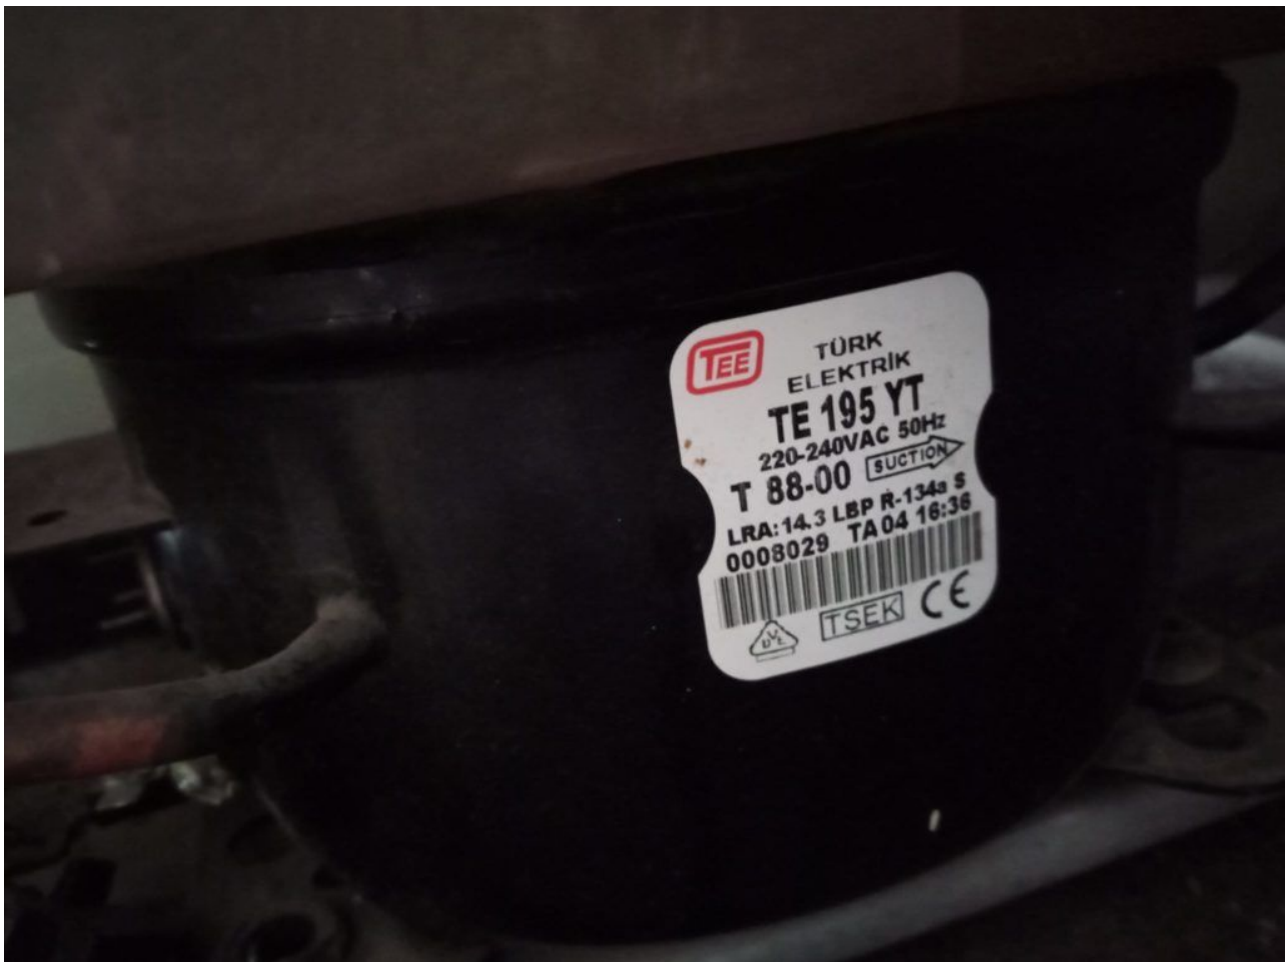

Mbsm.pro, Compressor, Te195yt, 1/4 Hp, 226 W, Lbp, R134a, lra 14a, 220v, 1 phase 50 hz

written by Lilianne | 11 September 2022

Private Picture Copyright: WWW.MBSM.PRO

Mbsm.pro, Compressor, Te195yt, 1/4 Hp, 226 W, Lbp, R134a, lra 14a, 220v, 1 phase 50 hz